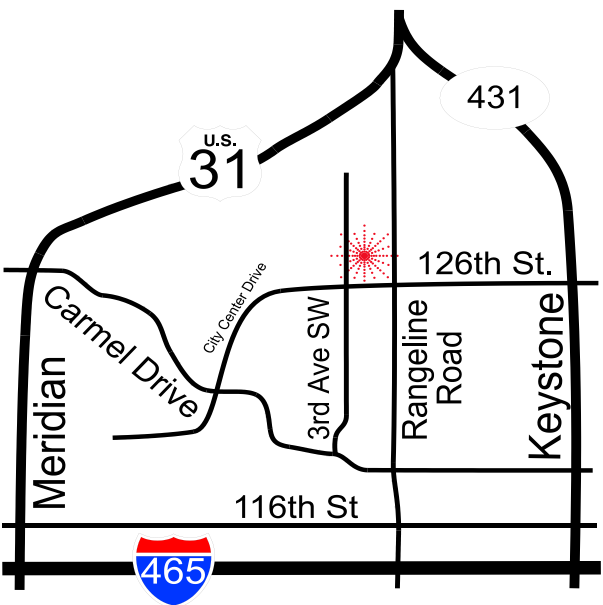

Laser Flash

Indy's premier laser tag

617 Third Avenue SW
Carmel, Indiana 46032
317-571-1677

www.laser-flash.com

HOURS

Monday - Thursday	1 p.m.	—	11 p.m.
Friday	1 p.m.	—	1 a.m.
Saturday	11 a.m.	—	1 a.m.
Sunday	Noon	—	7 p.m.

facebook.com/LaserFlashIN

find us on facebook

Laser Flash
617 Third Avenue SW
Carmel, IN 46032

Exclusive Facility Rental

Laser Flash

Indy's premier laser tag

Revised: August 15, 2017. Supersedes all previous versions.